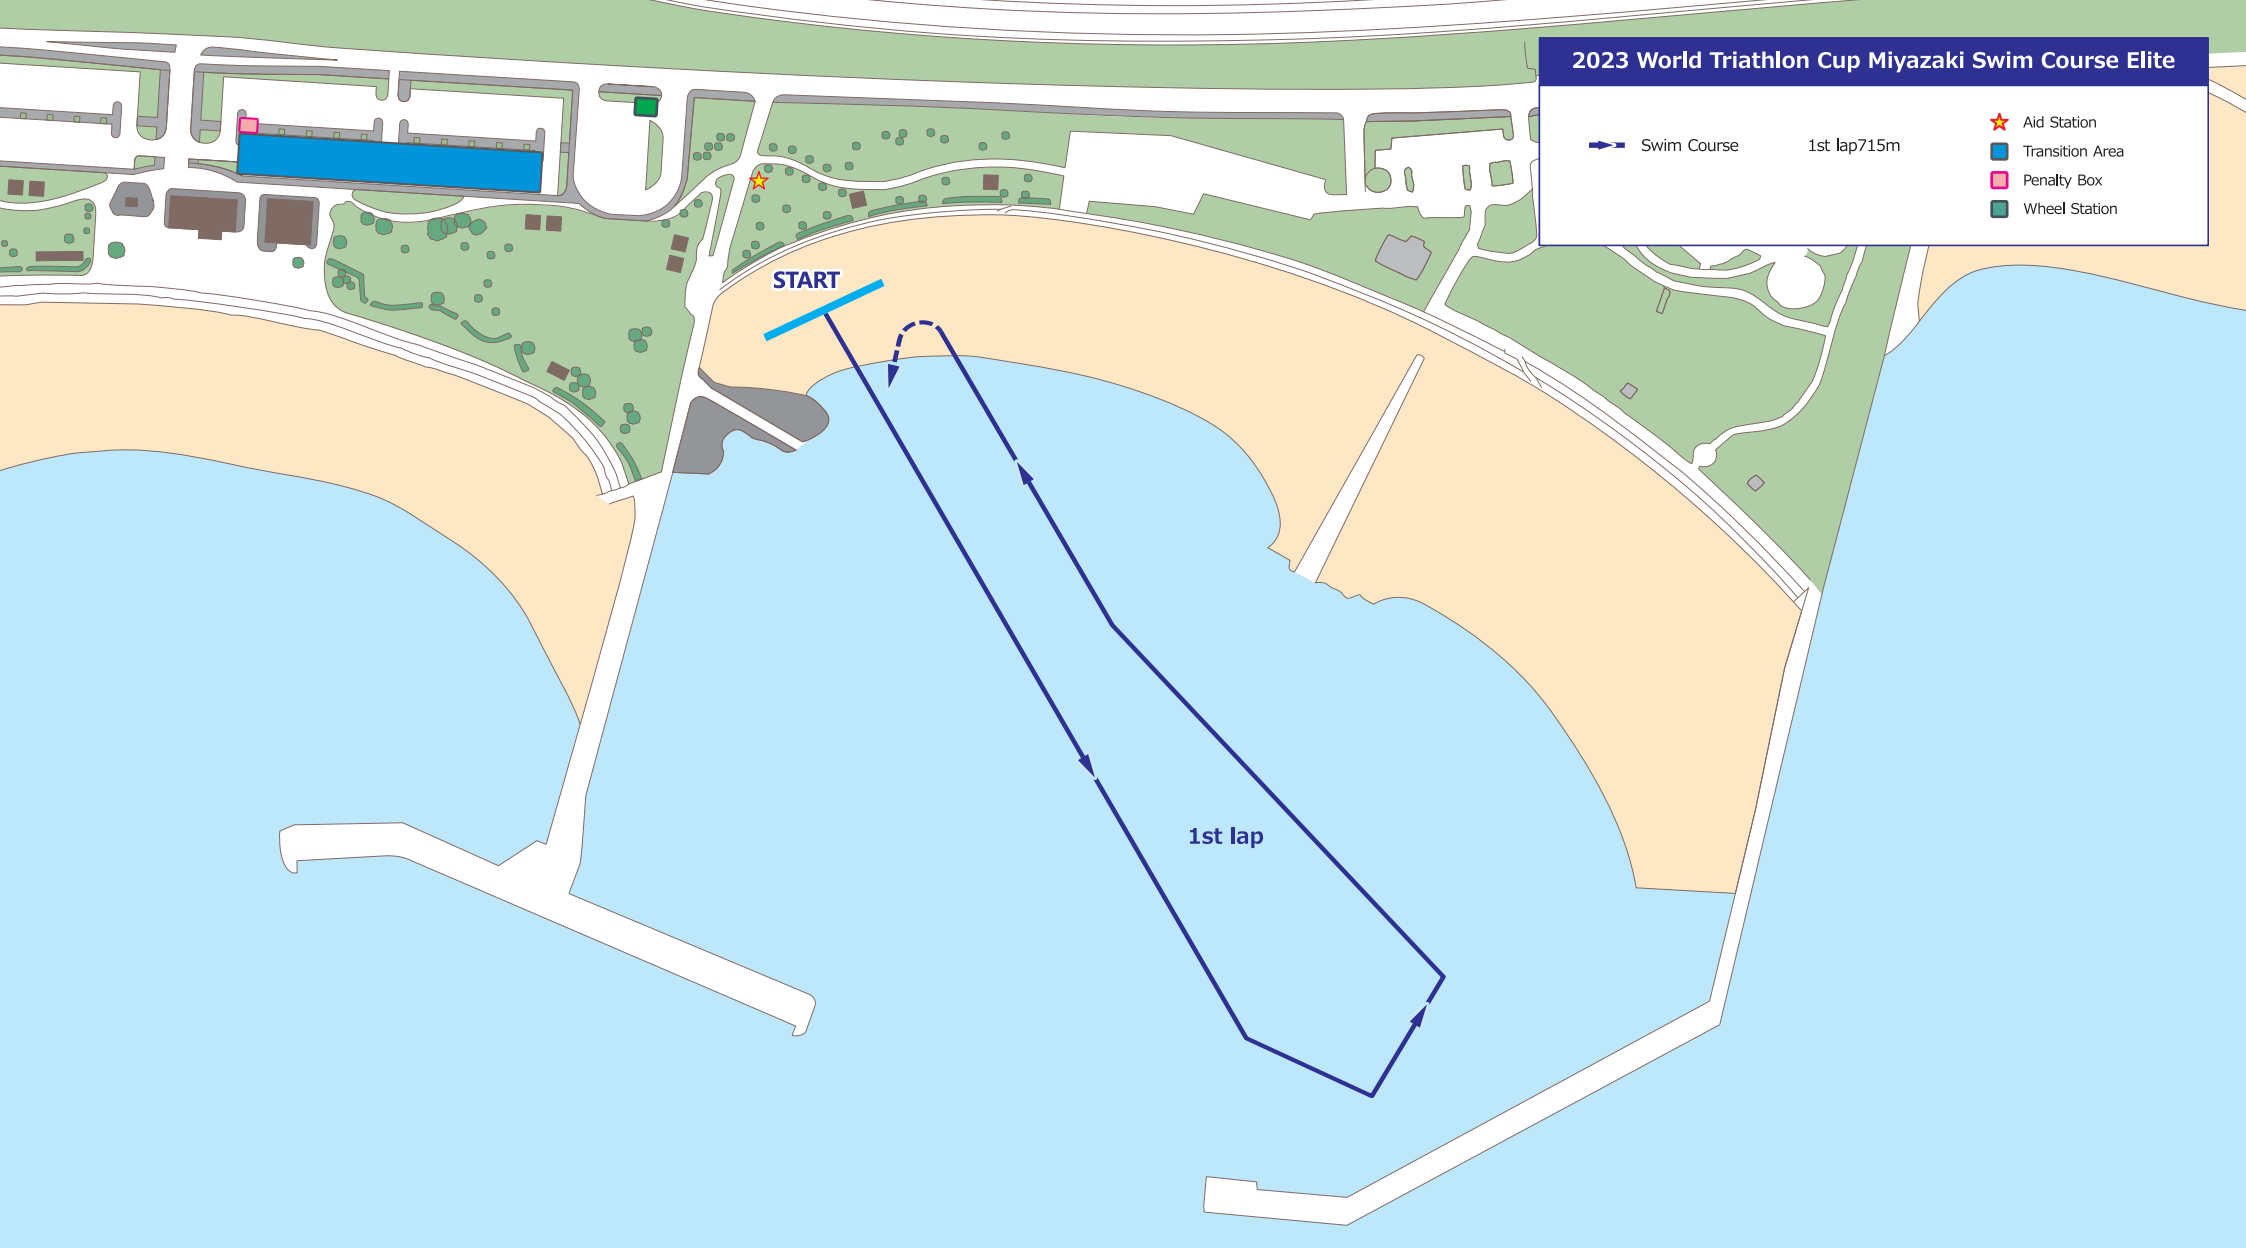

2023 World Triathlon Cup Miyazaki Swim Course Elite

Swim Course 1st lap 715m

- Aid Station
- Transition Area
- Penalty Box
- Wheel Station

START

1st lap

2023 World Triathlon Cup Miyazaki Swim Course Elite

Swim Course

2nd lap 785m

Aid Station

Transition Area

Penalty Box

Wheel Station

START

2nd lap