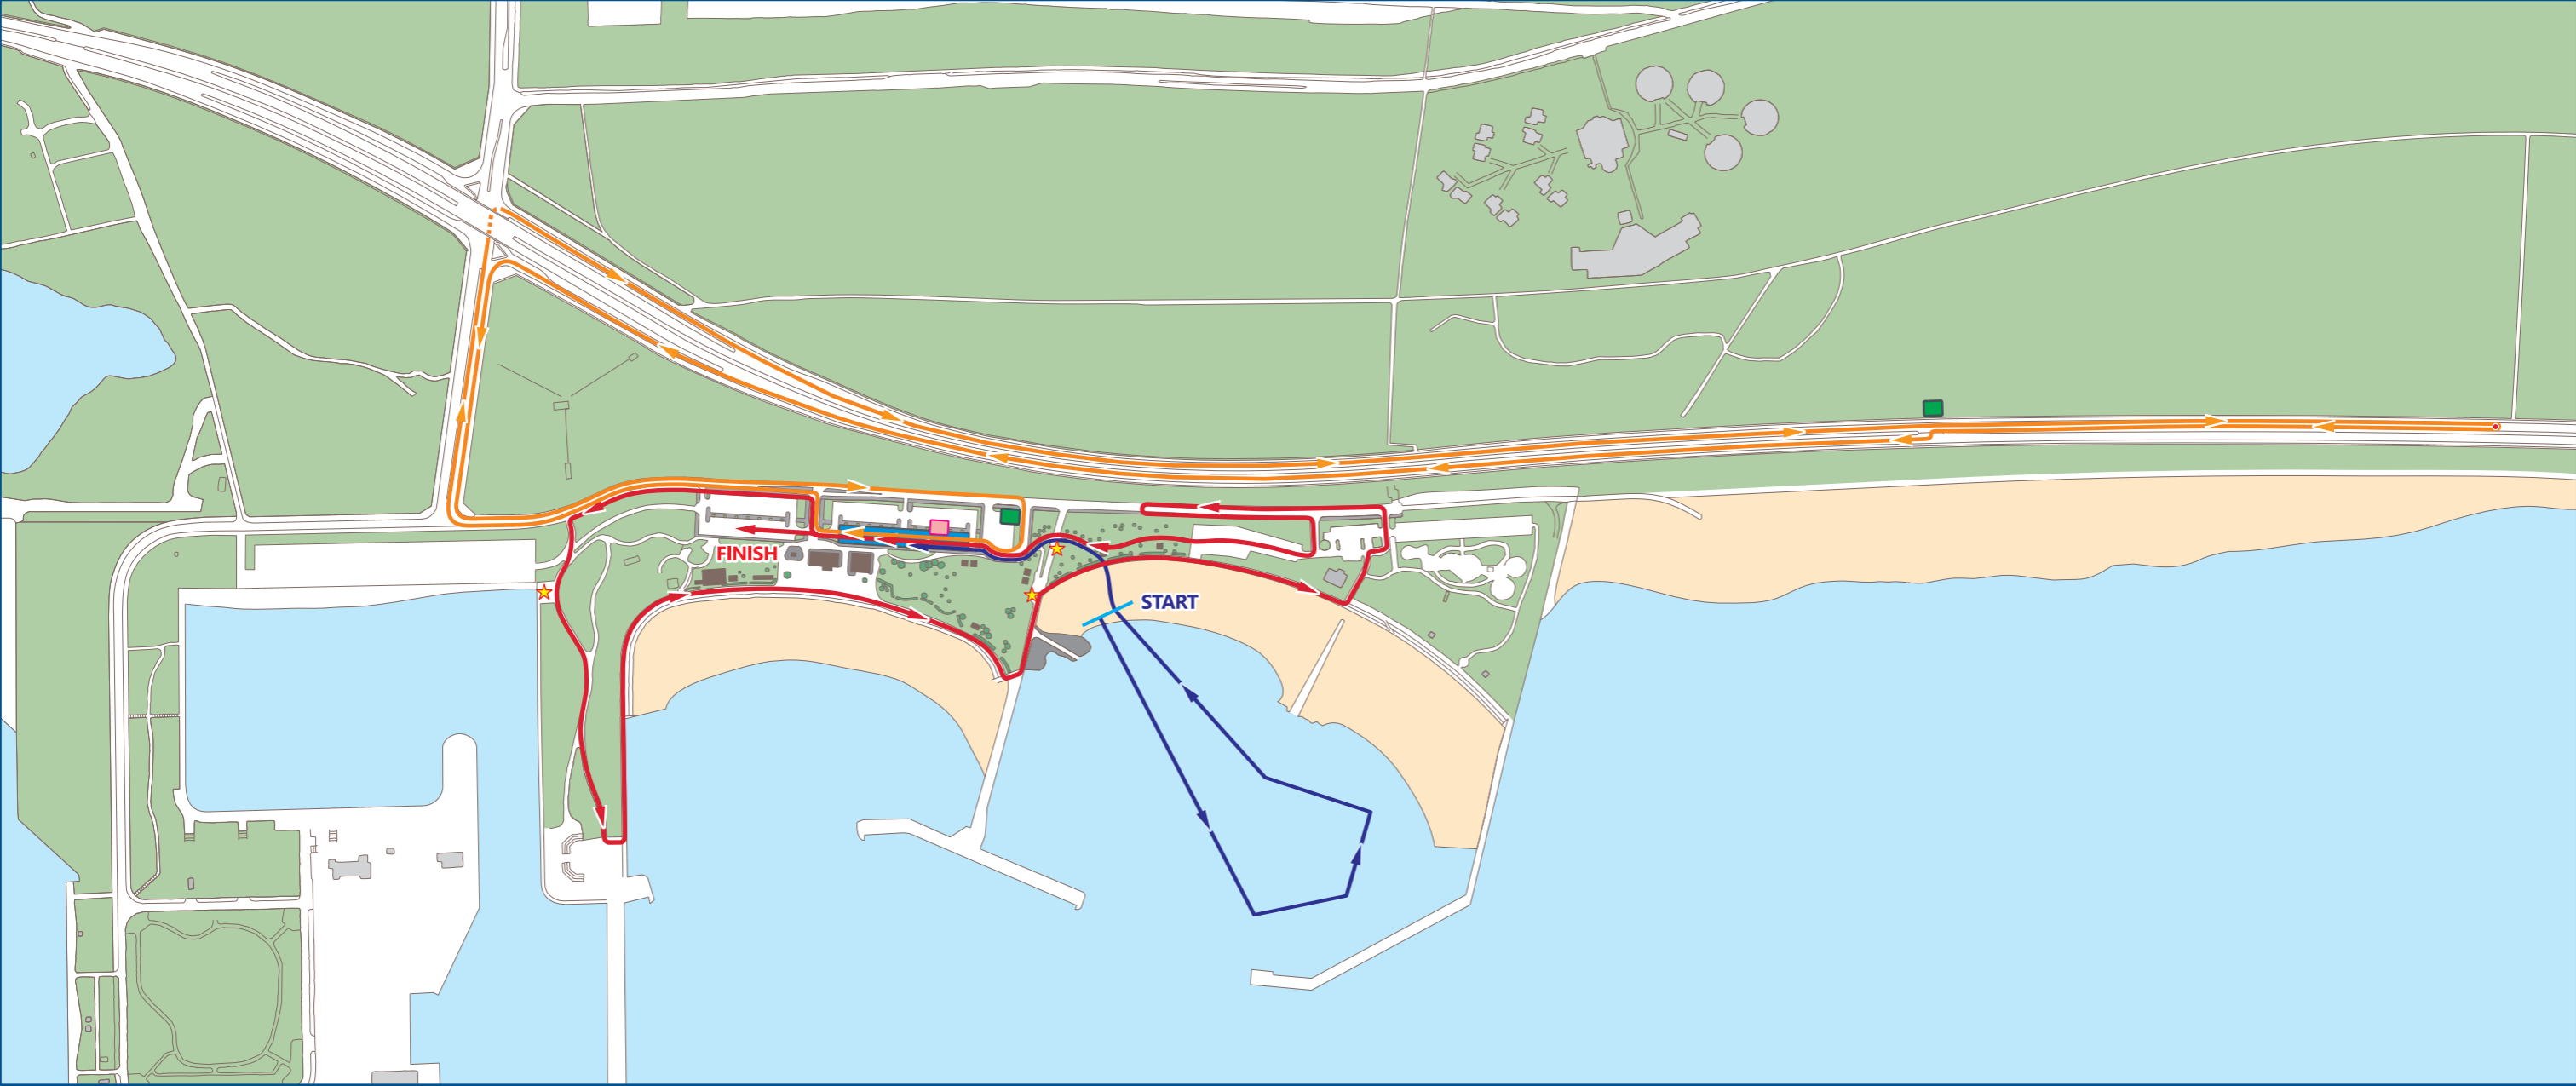

2022 World Triathlon Cup Miyazaki
Course Elite

Swim Course	0.75km(0.75km 1LAP)	Aid Station
Bike Course	20km(5km 4LAP)	Transition Area
Run Course	5km(2.5km 2LAP)	Penalty Box
		Wheel Station